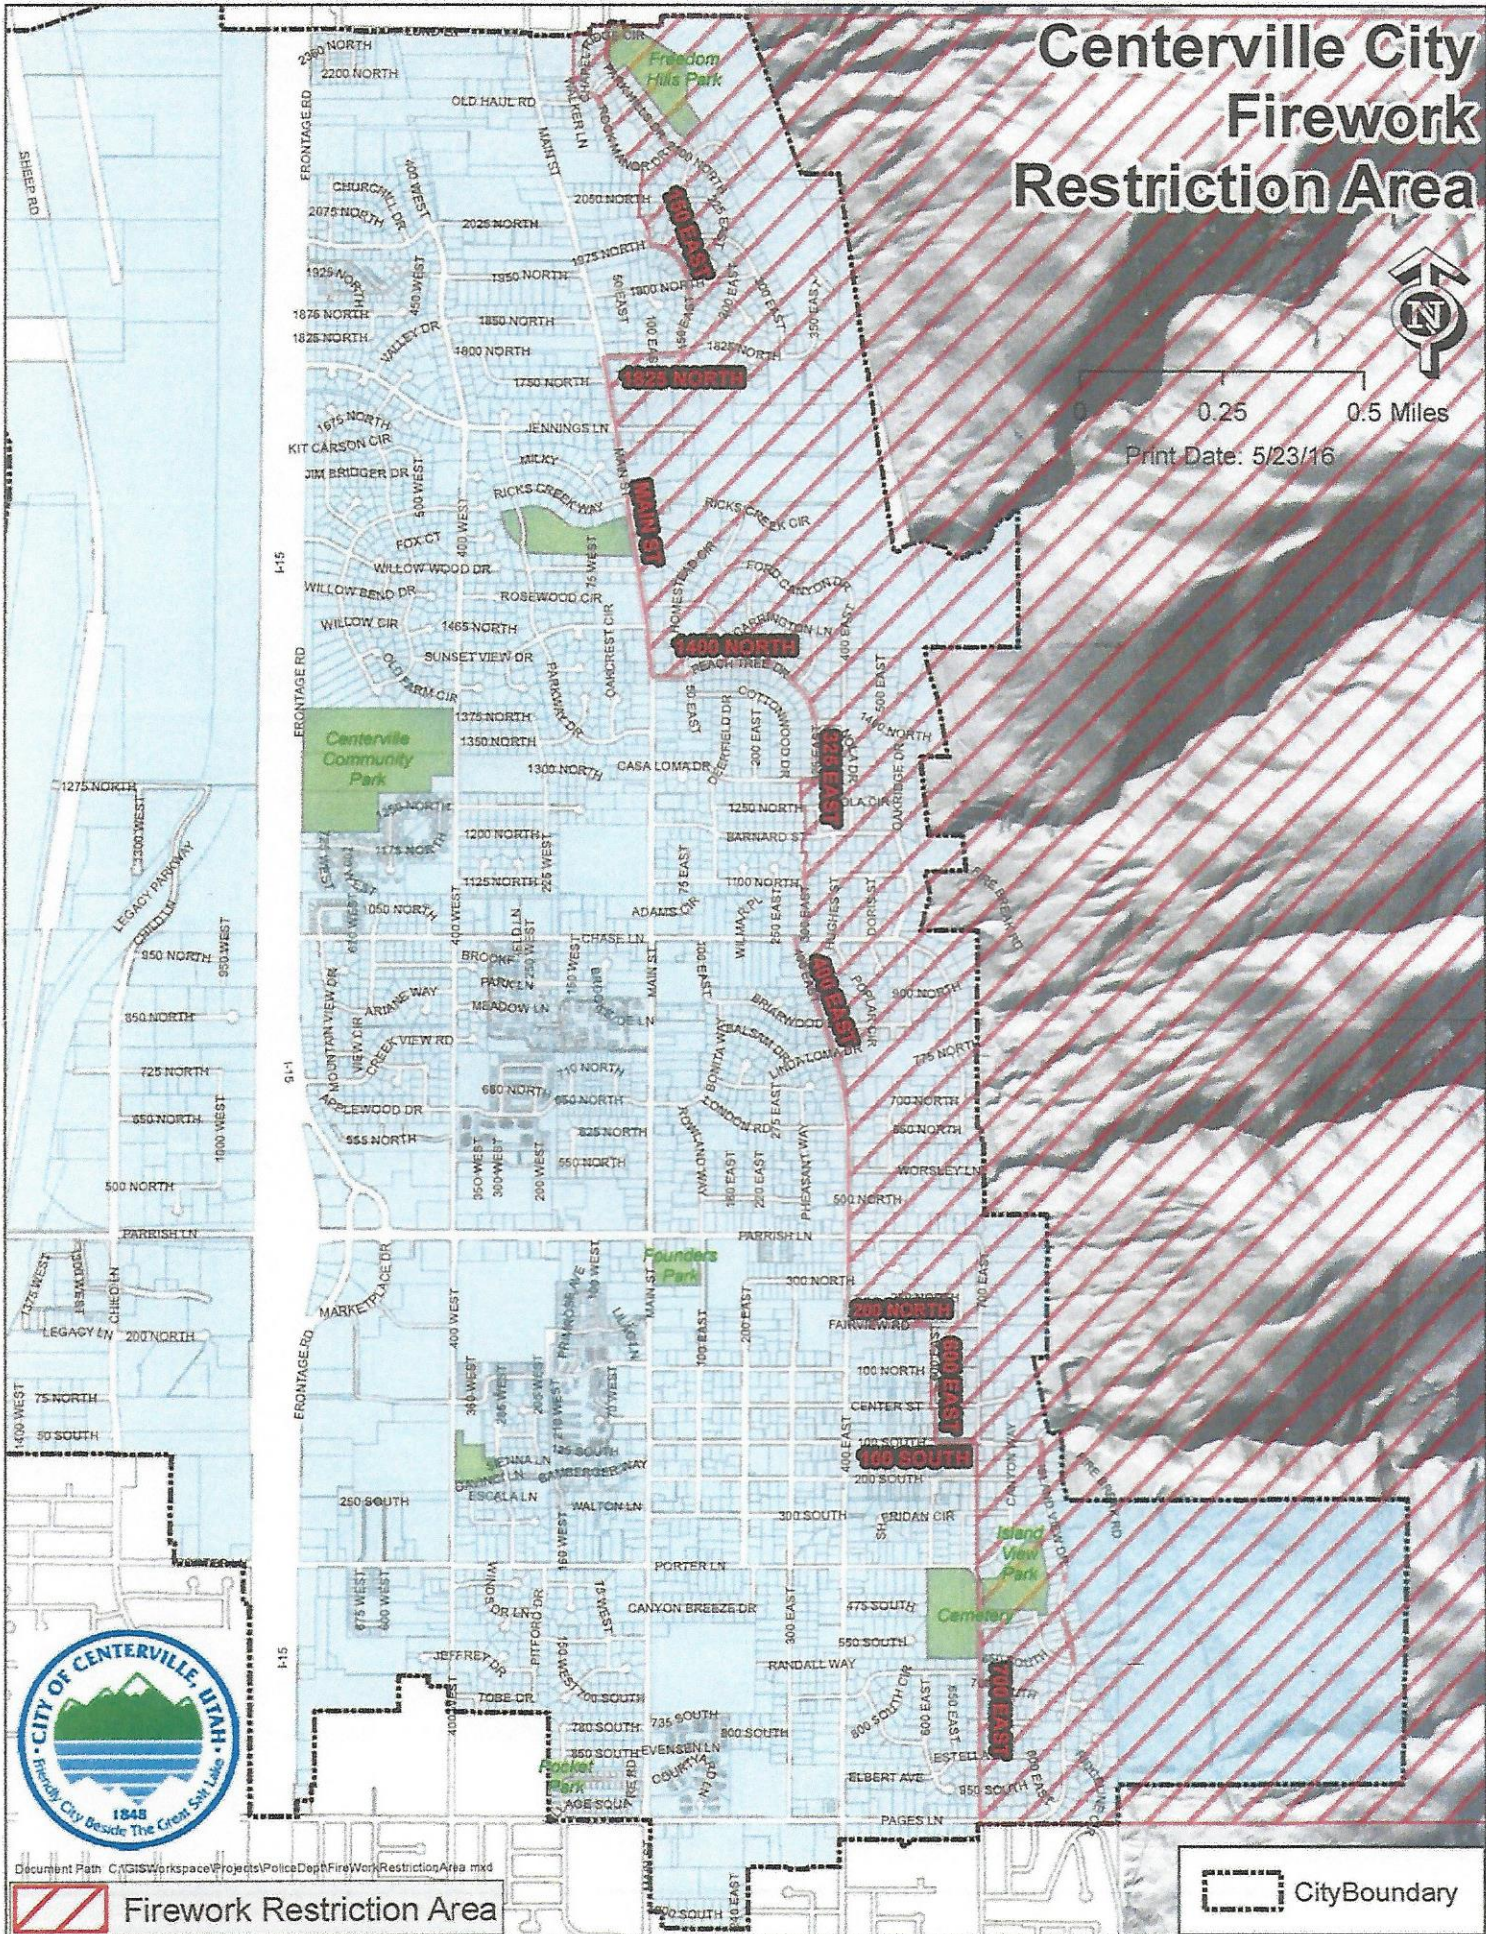

# Centerville City Firework Restriction Area

0 0.25 0.5 Miles

Print Date: 5/23/16

Document Path: C:\GIS\workspace\Projects\PoliceDept\FireWorkRestrictionArea.mxd

 Firework Restriction Area

 City Boundary